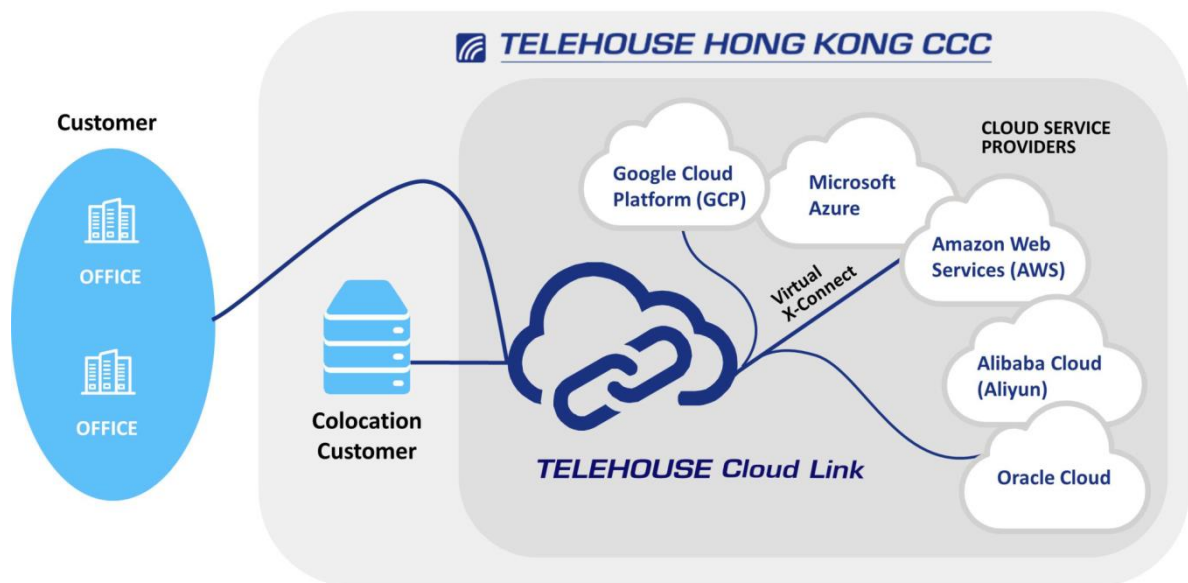

## Telehouse Cloud Link

Telehouse Cloud Link offers **end-to-end connectivity** solutions that simplify, secure, and speed up your global cloud networking and last mile requirements.

## HKIX Direct Connect

Telehouse Hong Kong CCC has become Satellite POP of HKIX as HKIX5. Satellite POP and HKIX are connected by **diversified backbone**. Direct Connections to HKIX within the Data Center satellite POP for a **lower price and seamless** service for especially Internet Service Providers (ISP) and Content Service Providers (CSP) customers. **Without any need for local access circuits** and in a short lead time.